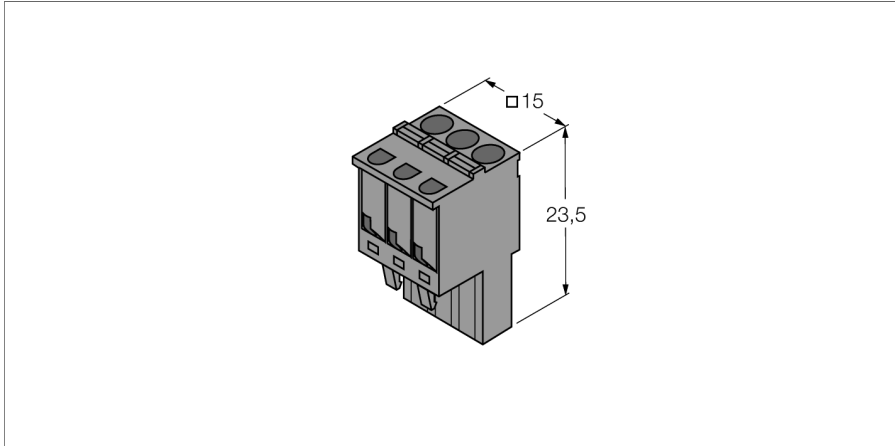

Accessories

Removable Spring-Type Terminals

IM-CC-3X2BU/2BK

- Removable cage clamp terminals for IM modules
- 3-pin
- Batch: 2 blue and 2 black clamps

Type	IM-CC-3X2BU/2BK
ID	6900475
Protection class	IP20
Weight	24 g