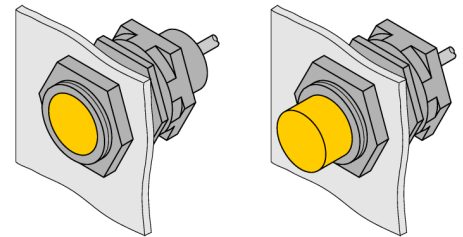

Accessories

Quick-Mount Bracket

QM-18

- Quick-mount bracket with dead-stop;
- Material: Chrome-plated brass
- External thread M24 x 1.5

Type	QM-18
ID	6945102
Design	Accessories for threaded barrel, M18
Dimensions	34 mm
Housing material	Metal, CuZn, Chrome-plated
Max. tightening torque of housing nut	20 Nm
Tightening torque fixing screw	4 Nm