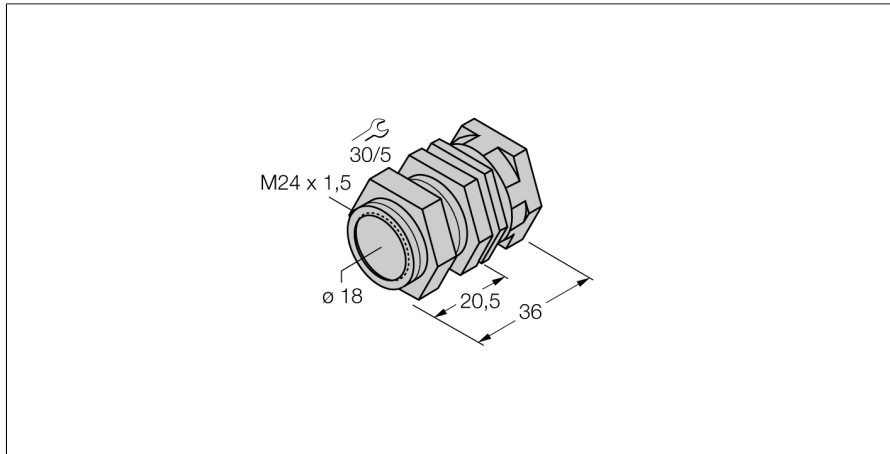

Accessories

Quick-Mount Bracket

QM-18

- Quick-mount bracket with dead-stop;
- Material: Chrome-plated brass
- External thread M24 x 1.5

Type	QM-18
ID	6945102
Design	Accessories for threaded barrel, M18
Dimensions	34 mm
Housing material	Metal, CuZn, Chrome-plated
Max. tightening torque of housing nut	20 Nm
Tightening torque fixing screw	4 Nm