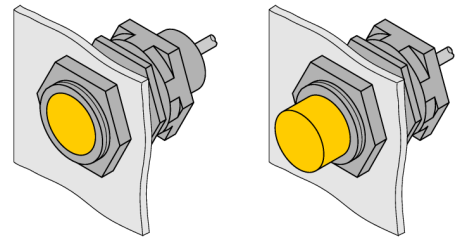

## Quick-Mount Bracket

### QM-30

- Quick-mount bracket with dead-stop;
- Material: Chrome-plated brass
- Male thread M36 x 1.5

Type	QM-30
ID	6945103
Design	Accessories for threaded barrel, M30
Dimensions	35 mm
Housing material	Metal, CuZn, Chrome-plated
Max. tightening torque of housing nut	25 Nm
Tightening torque fixing screw	15 Nm