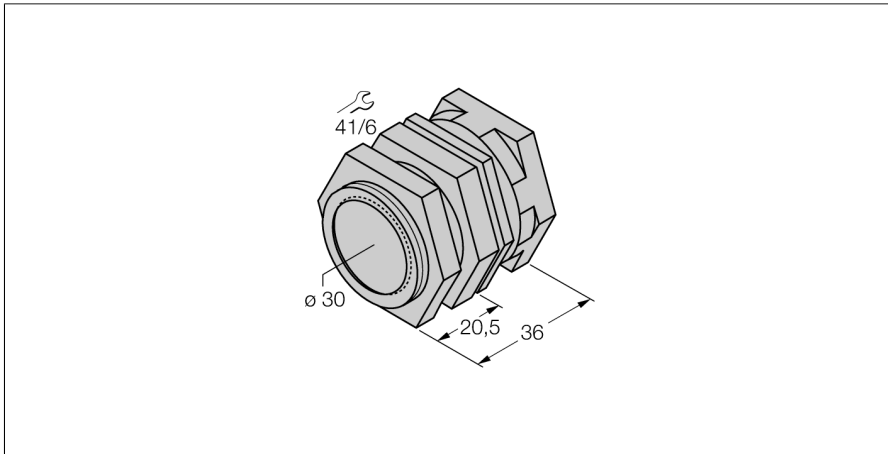

## Quick-Mount Bracket

### QM-30

- Quick-mount bracket with dead-stop;
- Material: Chrome-plated brass
- Male thread M36 x 1.5

Type	QM-30
ID	6945103
Design	Accessories for threaded barrel, M30
Dimensions	35 mm
Housing material	Metal, CuZn, Chrome-plated
Max. tightening torque of housing nut	25 Nm
Tightening torque fixing screw	15 Nm